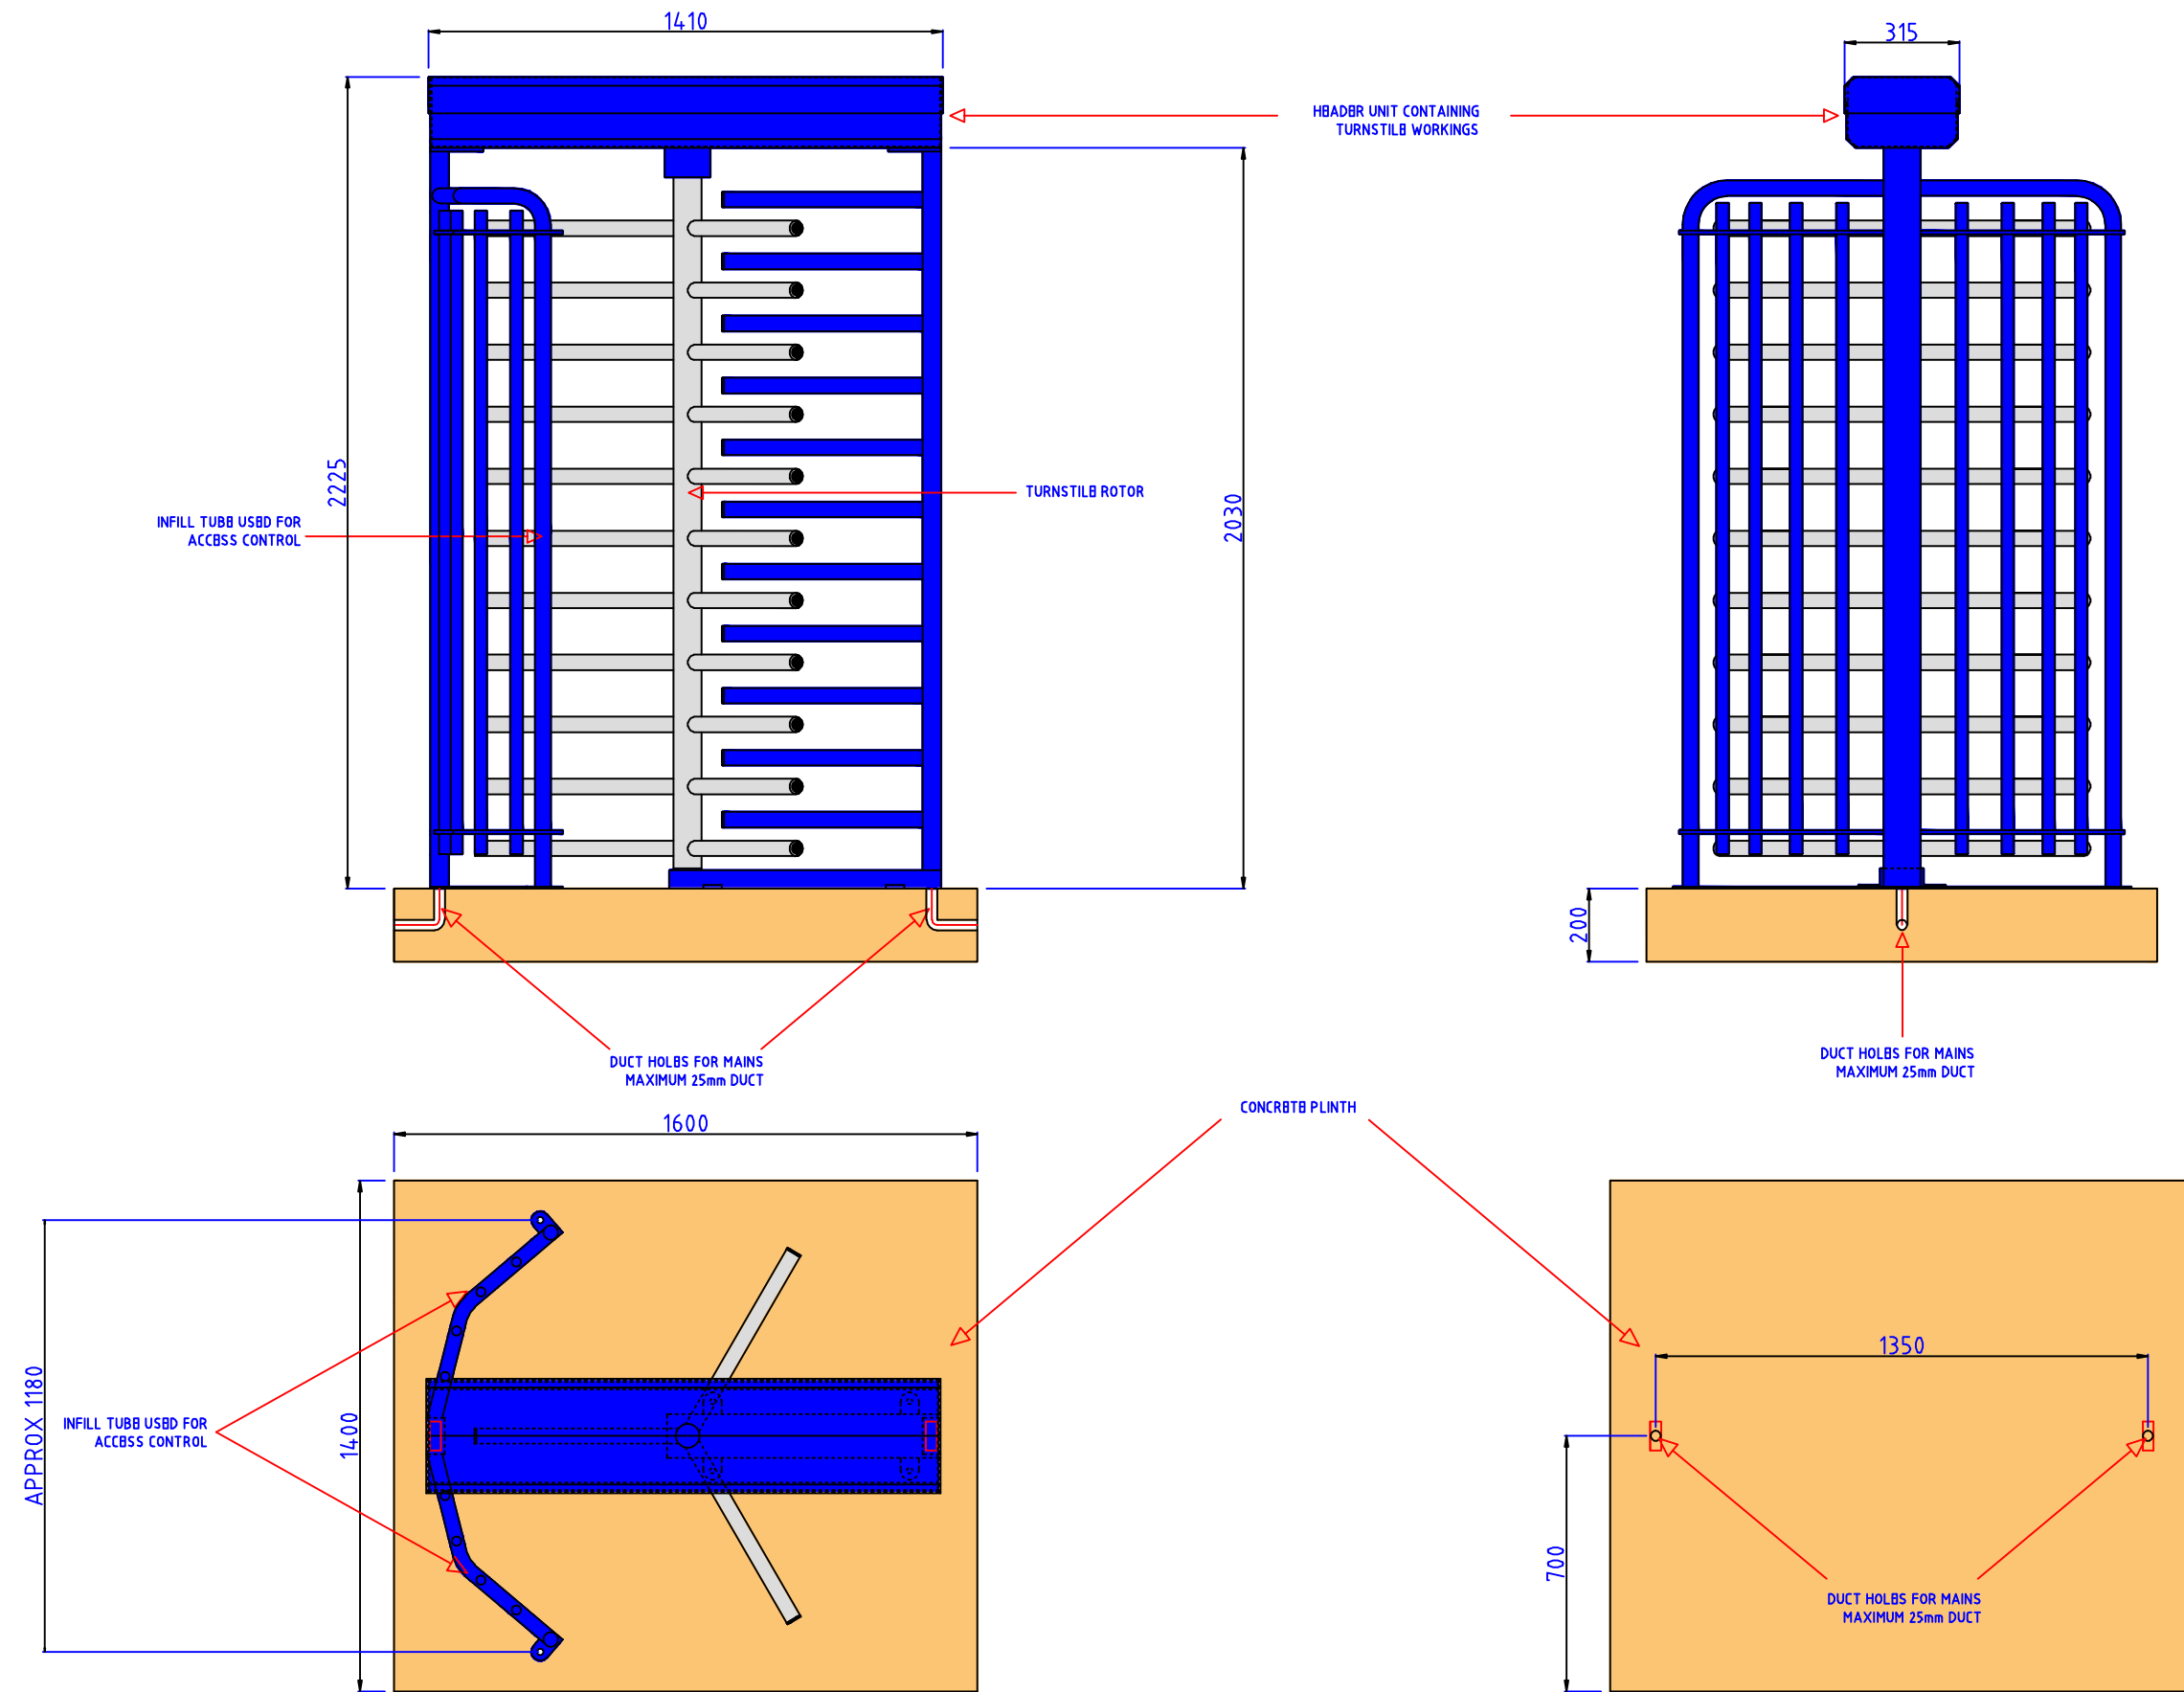

SINGLB FULL HBIGHT TURNSTILB

DRAWN BY :		TITLB : D4200 FULL HBIGHT SINGLB TURNSTILB - 3 WING - STRAIGHT ARM			
DATB :		16/06/2009			
SCALB :		SCHBMATIC		DRAWING NUMBBR :	
				REVISION :	
				1	